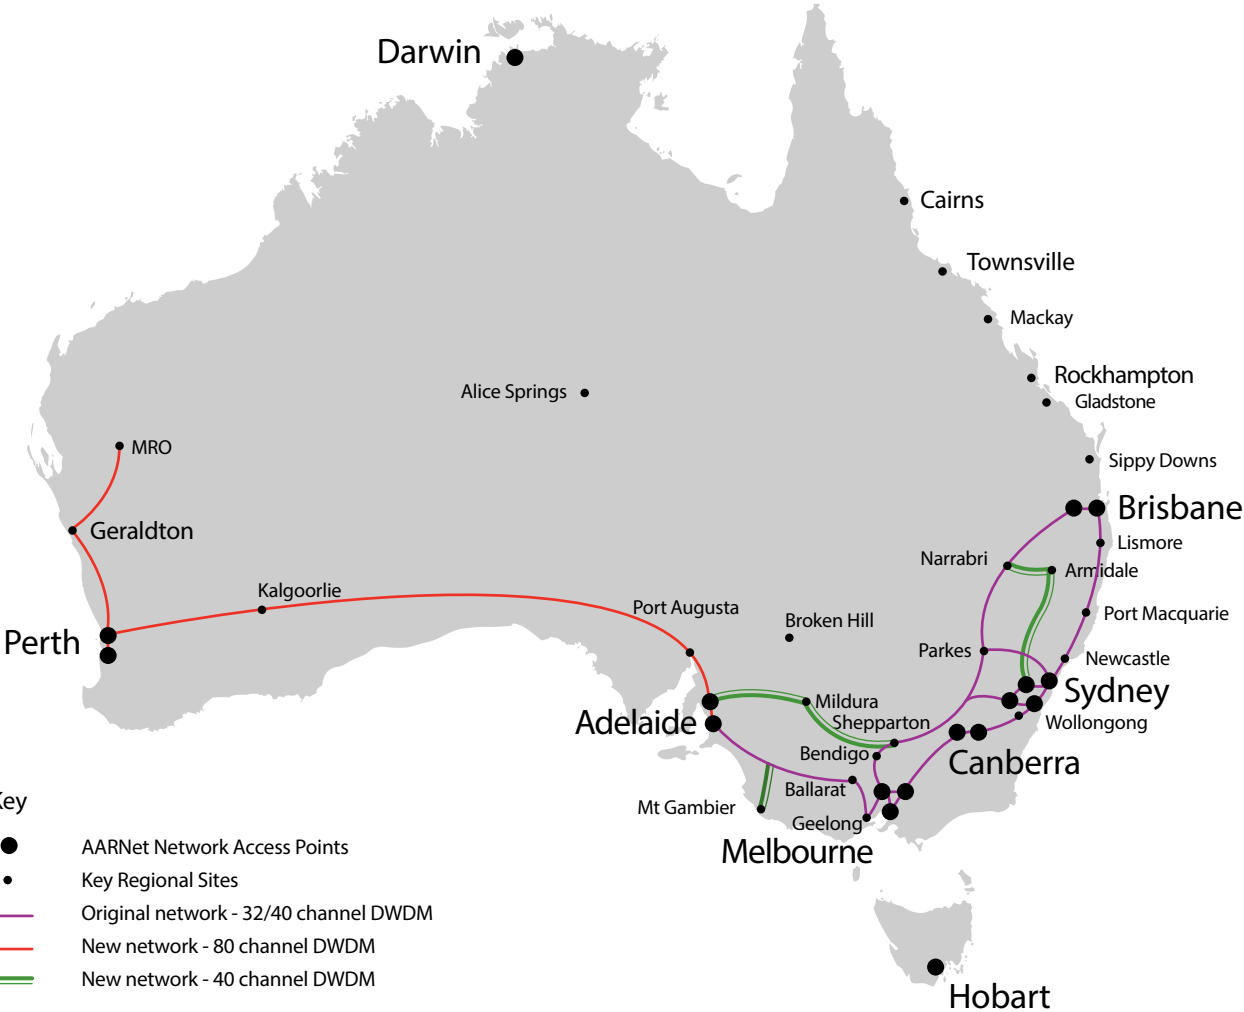

AARNet National Optical Network

- Key
- AARNet Network Access Points
 - Key Regional Sites
 - Original network - 32/40 channel DWDM
 - New network - 80 channel DWDM
 - New network - 40 channel DWDM

June 2015