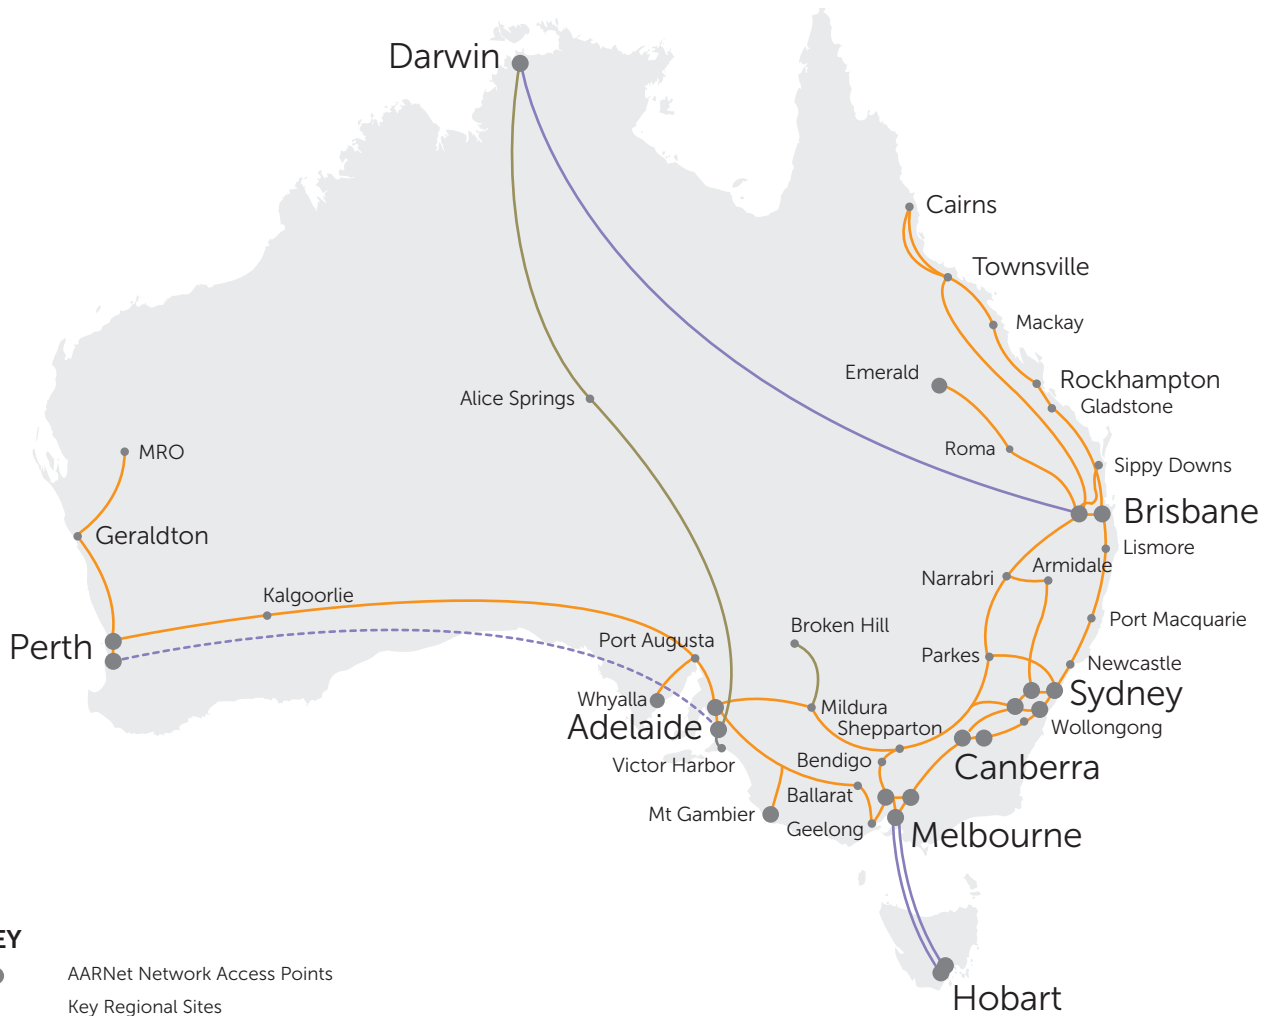

AARNET NATIONAL MAP - AUGUST 2017

KEY

- AARNet Network Access Points
- Key Regional Sites
- 1 Gbps
- 10 Gbps
- - - 10 Gbps backup
- n* 100G DWDM Transmission